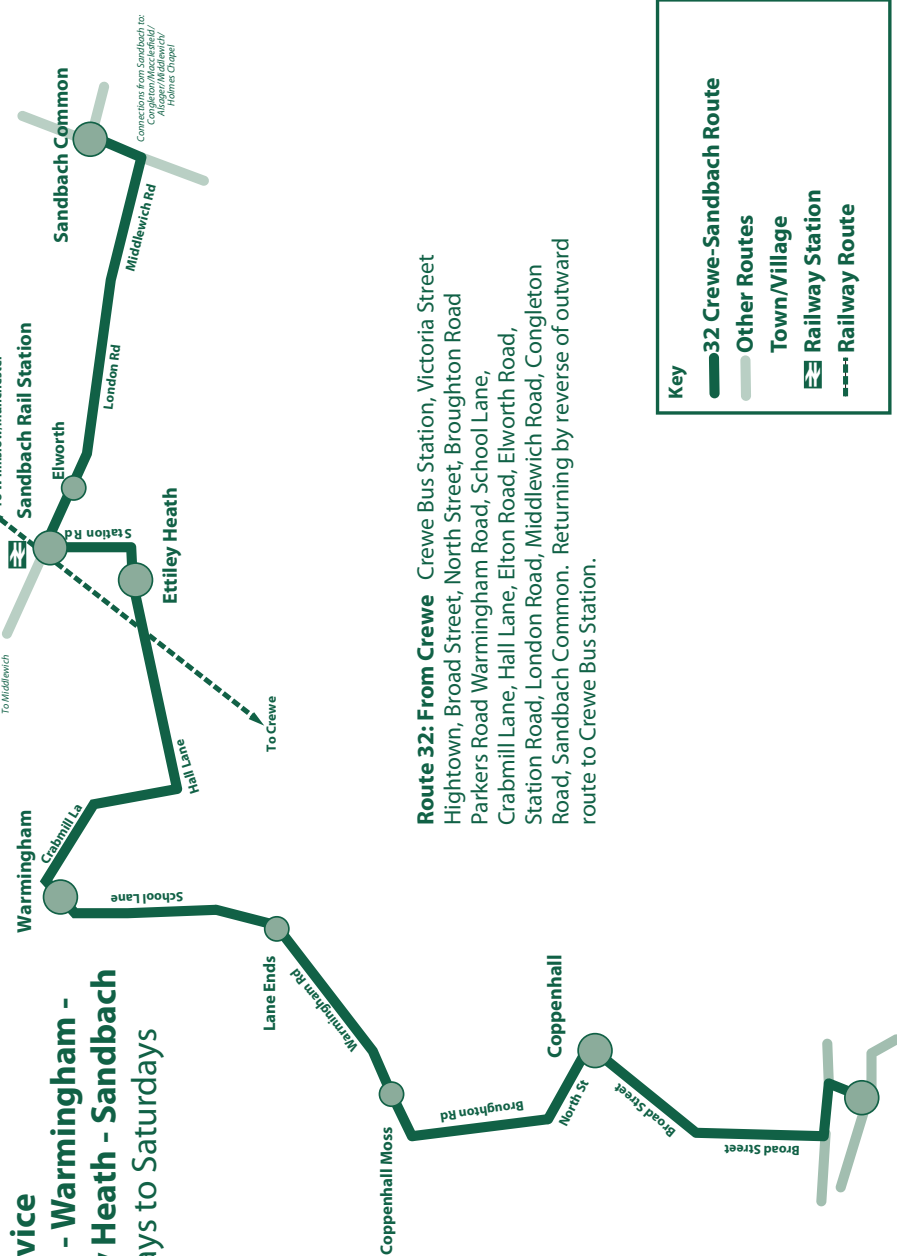

32 Service
Crewe - Warmingham -
Ettiley Heath - Sandbach
 Mondays to Saturdays

Route 32: From Crewe Crewe Bus Station, Victoria Street Hightown, Broad Street, North Street, Broughton Road Parkers Road Warmingham Road, School Lane, Crabmill Lane, Hall Lane, Elton Road, Elworth Road, Station Road, London Road, Middlewich Road, Congleton Road, Sandbach Common. Returning by reverse of outward route to Crewe Bus Station.

PLEASE NOTE : Map not to scale

Crewe Bus Station
Nantwich/Winsford/Northwich/Wilgater/Hanley/Chester

Sept 09/168

Cheshire Connect
Bus Timetable
Service 32

CN103

26th October 2009
 Timetable Revised

For further local or national information, ring the Traveline

Route: Crewe Bus Station, Victoria Street, Hightown, Broad Street, North Street, Broughton Road, Parkers Road, Warmingham Road, School Lane, Crabmill Lane, Hall Lane, Elton Road, Elworth Road, Station Road, London Road, Middlewich Road, Congleton Road, Sandbach Common. Returning by reverse of outward route to Crewe Bus Station.

Saturday Only

Sandbach Common	1005	1215
Sandbach Railway Station	1011	1221
Ettiley Heath, Elton Road, Rookery Tavern	1014	1224
Warmingham, Bears Paw PH	1021	1231
Coppenhall, Broughton Road o/s 46	1026	1236
Crewe Bus Station	1035	1245