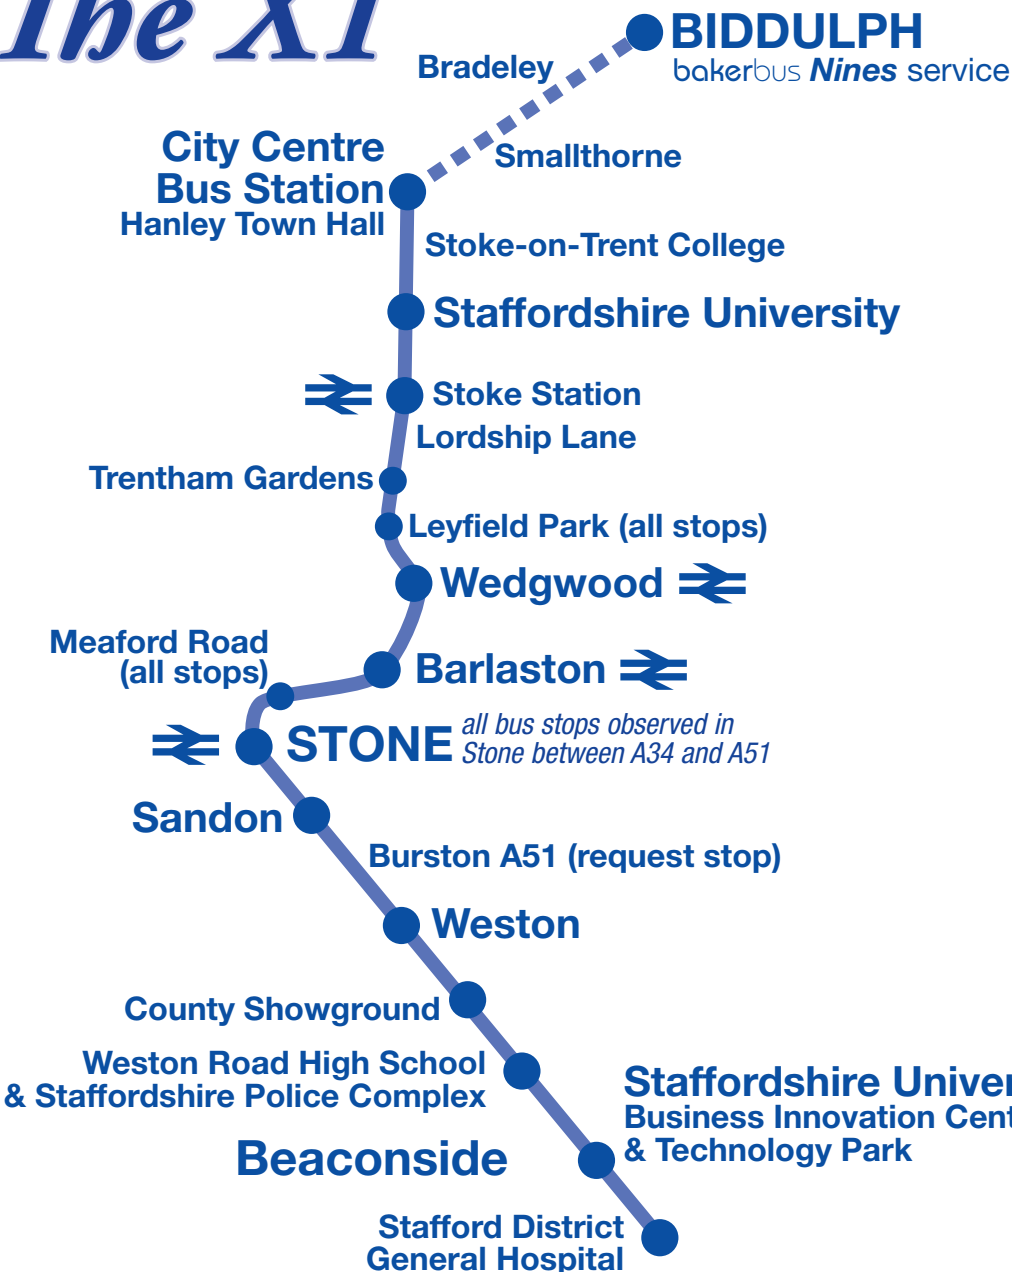

The X1

The X1 passes near to Rail Station
VALID RAIL TICKETS ACCEPTED

Designed and produced for bakerbus by Simon Holt Marketing Services (www.simonholtmarketing.com)

Contacting us

Our telephone help line **01782 522101** is during office hours, Mondays to Fridays 0845 - 1715, Saturdays 0900 - 1630, (closed on Sundays and Bank Holidays). If you have any suggestions to further improve our services, we are always pleased to hear from you. You can also join our timetable mailing list. You will automatically receive details of any future changes, fares bargains, reprinted timetables, and also Bakers Awaydays and Holidays. Also, visit our website www.bakerbus.com for bus timetable and fares information, plus coach holiday, Awayday and private charter news. Large print copies of this timetable are available on request. Our postal address is Bakers Coaches, The Coach Travel Centre, Prospect Way, Victoria Business Park, Biddulph, Stoke-on-Trent, ST8 7PL.