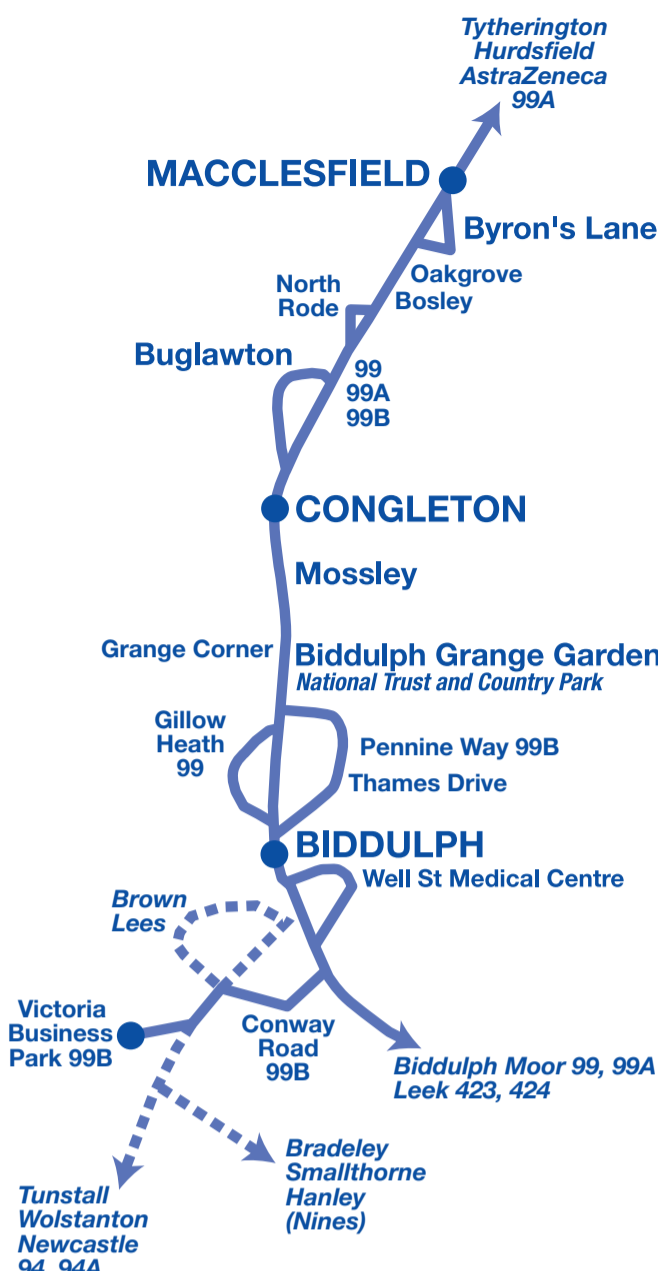

You can also join our timetable mailing list. You will automatically receive details of any future changes, fares bargains, reprinted timetables, and also Bakers Awaydays and Holidays. Also, visit our website

www.bakerbus.com for bus timetable and fares information, plus coach holiday, Awayday and private charter news. Our email address is info@bakerbus.co.uk

Some parts of service 99 are operated by bakerbus on behalf of Cheshire East and Staffordshire County Councils.

For the Cheshire East Council Public Transport Team, call the Cheshire Traveline 0845 140 2666, seven days a week 0800 - 2000, or use Textphone 0870 241 2 216 or email traveline@cheshire.gov.uk

For the Staffordshire County Council Public Transport Business Unit, call 01785 276739 or email publictransport@staffordshire.gov.uk

For other local and national bus and coach travel, call 0871 200 22 33 or visit the website www.traveline.org.uk

For national rail enquiries call 08457 48 49 50.

BAKERS COACHES

...first choice - first class

Quality coach travel for business and pleasure: for individuals and groups

Holidays, Awaydays and Private Charter

10/09

Bakers Coaches • The Coach Travel Centre • Prospect Way Victoria Business Park • Biddulph • Stoke-on-Trent • ST8 7PL Telephone: 01782 522101 • Email: sales@bakerbus.co.uk Web: www.bakerbus.com

better by **bakerbus.com**

Services 99, 99A NEW 99B Biddulph Congleton Macclesfield

The Pennine Way - the scenic route

New timetable from Monday 18 May 2009

More journeys to and from Congleton & Macclesfield

New commuter buses to and from Congleton Station