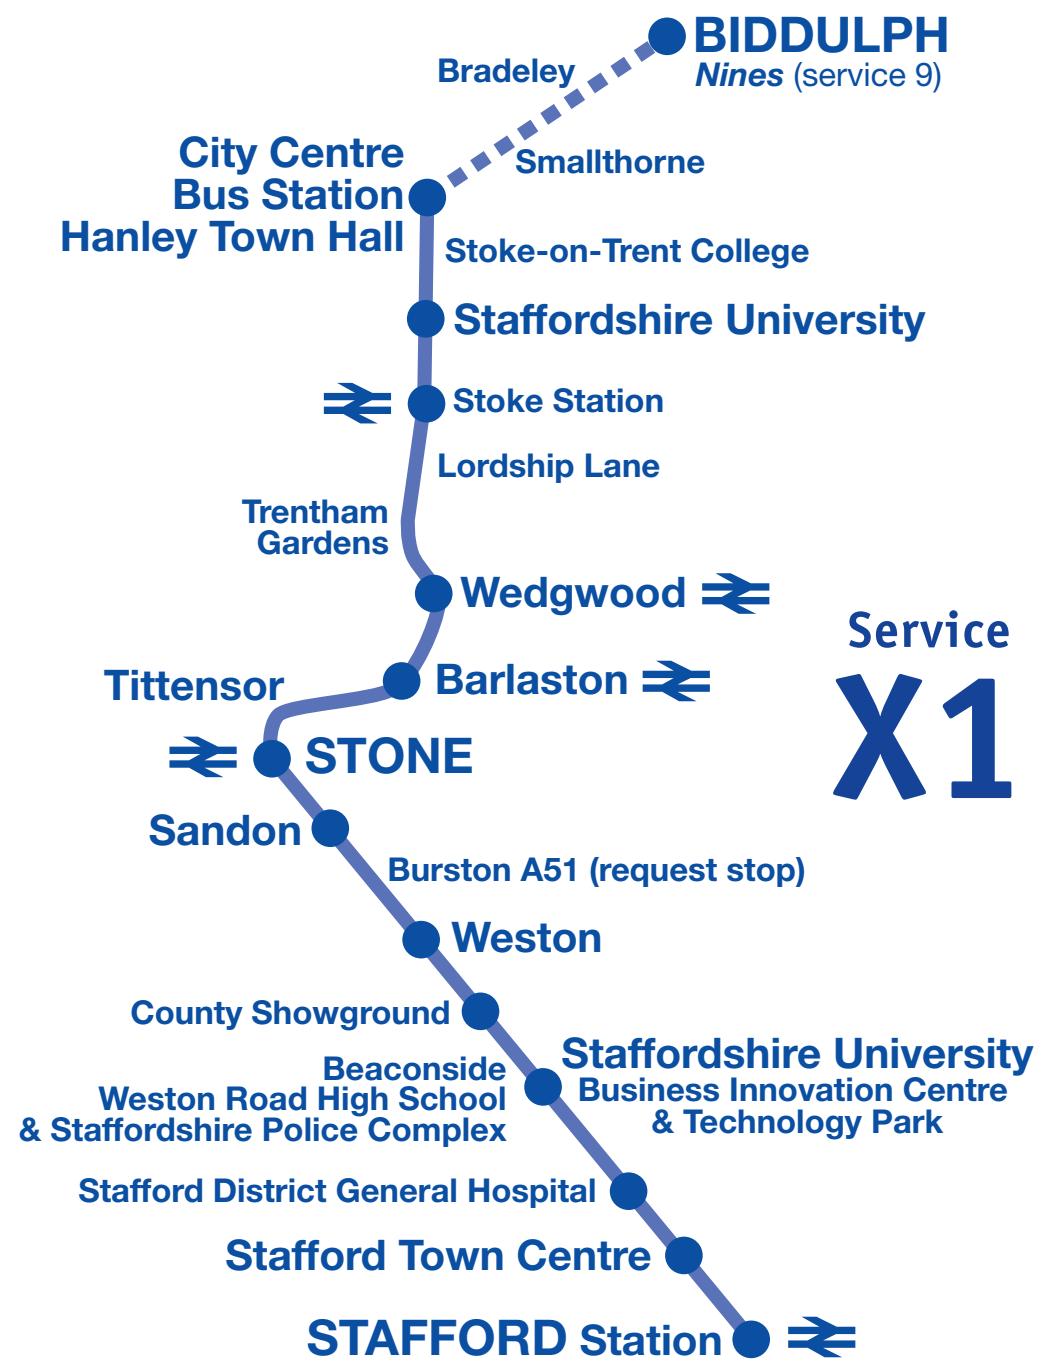

For regular travellers, we also offer a Ten Trip Ticket, which enables ten single journeys to be made for much less than the price of nine, available from the driver and remains valid for THREE MONTHS after issue.

Special rates are available to bona fide students at Staffordshire University. Valid Rail Tickets are also now accepted on service X1, and it may soon be possible for us to issue through rail tickets on the bus!

Contacting us

Our telephone help line 01782 522101 is during office hours, Mondays to Fridays 0845 - 1715, Saturdays 0900 - 1630, (closed on Sundays and Bank Holidays). If you have any suggestions to further improve our services, we are always pleased to hear from you. You can also join our timetable mailing list. You will automatically receive details of any future changes, fares bargains, reprinted timetables, and also Bakers Awaydays and Holidays. Also, visit our website www.bakerbus.com for bus timetable and fares information, plus coach holiday, Awayday and private charter news.

Large print copies of this timetable are available on request. Our email address is info@bakerbus.co.uk For Staffordshire County Show, also visit www.staffscountyshow.co.uk

For other local and national bus and coach travel, call 0871 200 22 33 or visit the website www.traveline.org.uk

For national rail enquiries call 08457 48 49 50.

Service X1 passes near to Rail Station
VALID RAIL TICKETS ACCEPTED

Service X1

smart...

NORTH STAFFORDSHIRE MULTI-OPERATOR TICKETS

From 1 October 2007 new tickets called 'smart' will be valid on all operators' buses within North Staffordshire.

This will include all bus stops between Hanley and Barlaston / Tittensor on service X1.

Day and weekly tickets will be sold on the bus and monthly tickets from local Pay Zone outlets.

Ticket prices are:
smart-day £4.50 adult, £3.00 child,
smart-week £17.50 adult, £12.00 child,
smart-month £55.00 adult, £37.00 child.

BAKERS COACHES ...first choice - first class

Quality coach travel for business and pleasure:
for individuals and groups

Holidays, Awaydays and Private Charter

Bakers Coaches • The Coach Travel Centre • Prospect Way
Victoria Business Park • Biddulph • Stoke-on-Trent • ST8 7PL
Telephone: 01782 522101 • Email: sales@bakerbus.co.uk
Web: www.bakerbus.com

Designed and produced for bakerbus by Simon Holt Marketing Services (www.simonholtmarketing.com)

Service X1

Hanley Stone Beaconside Stafford

2007/2008

VALID RAIL TICKETS ACCEPTED

From Monday 21 May 2007

Sponsored by...